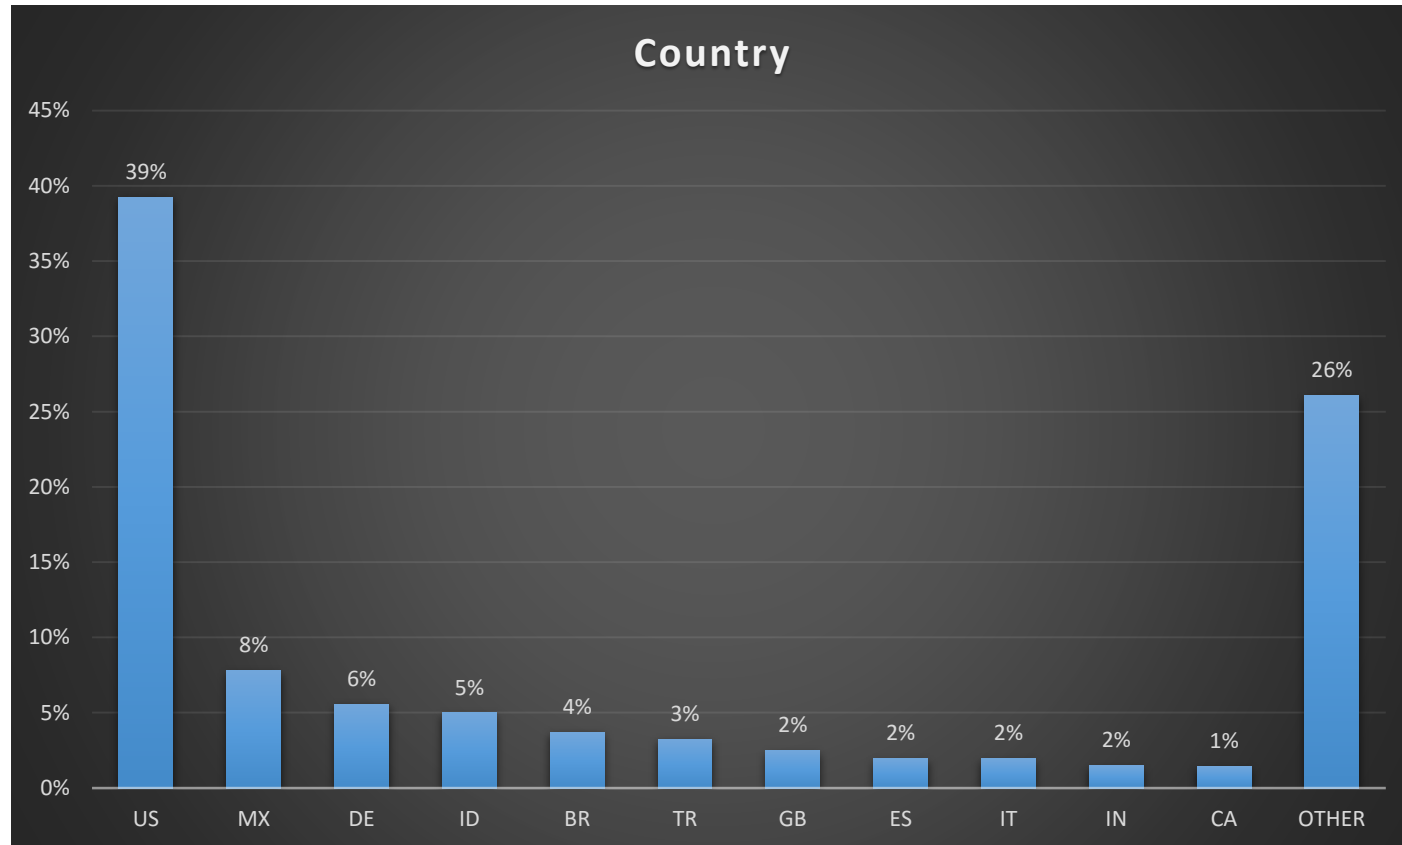

Data set

The data presented in this presentation have been pulled from StartApp database of over 600m users and a proprietary algorithm to identify app download and social data usage.

Using our App Presence capabilities – used to avoid showing users apps that they already have installed on their device – we can query the device and then slice the data with demographic information that we have.

Downloads by country

Pokémon Go

Downloads in official countries vs. others

Pokémon Go

Downloads by state

Pokémon Go

Downloads by gender

Pokémon Go