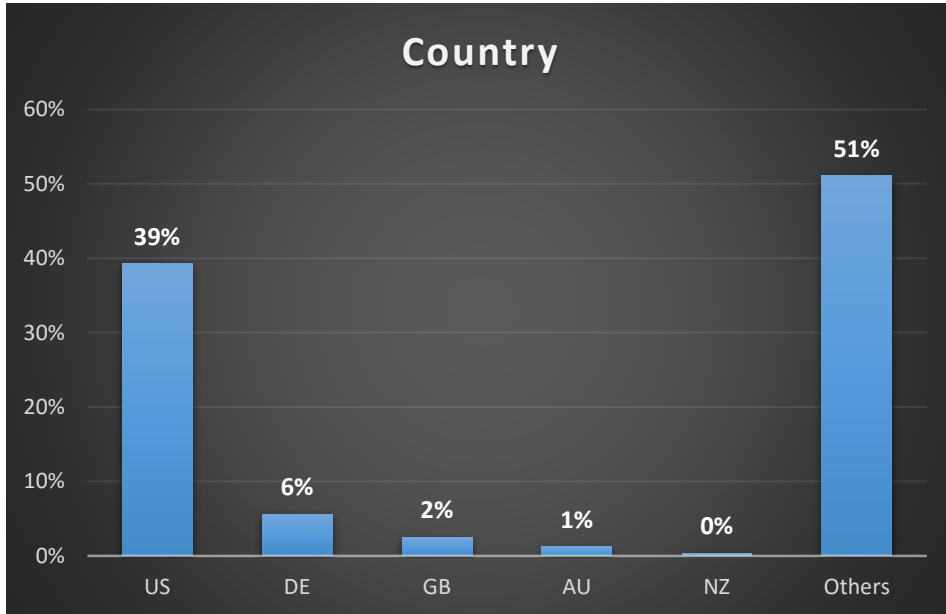

Data set

The data presented in this presentation have been pulled from StartApp database of over 600m users and a proprietary algorithm to identify app download and social data usage.

Using our App Presence capabilities – used to avoid showing users apps that they already have installed on their device – we can query the device and then slice the data with demographic information that we have.

Downloads by country

Pokémon Go

Downloads in official countries vs. others

Pokémon Go

Downloads by state

Pokémon Go

Downloads by gender

Pokémon Go