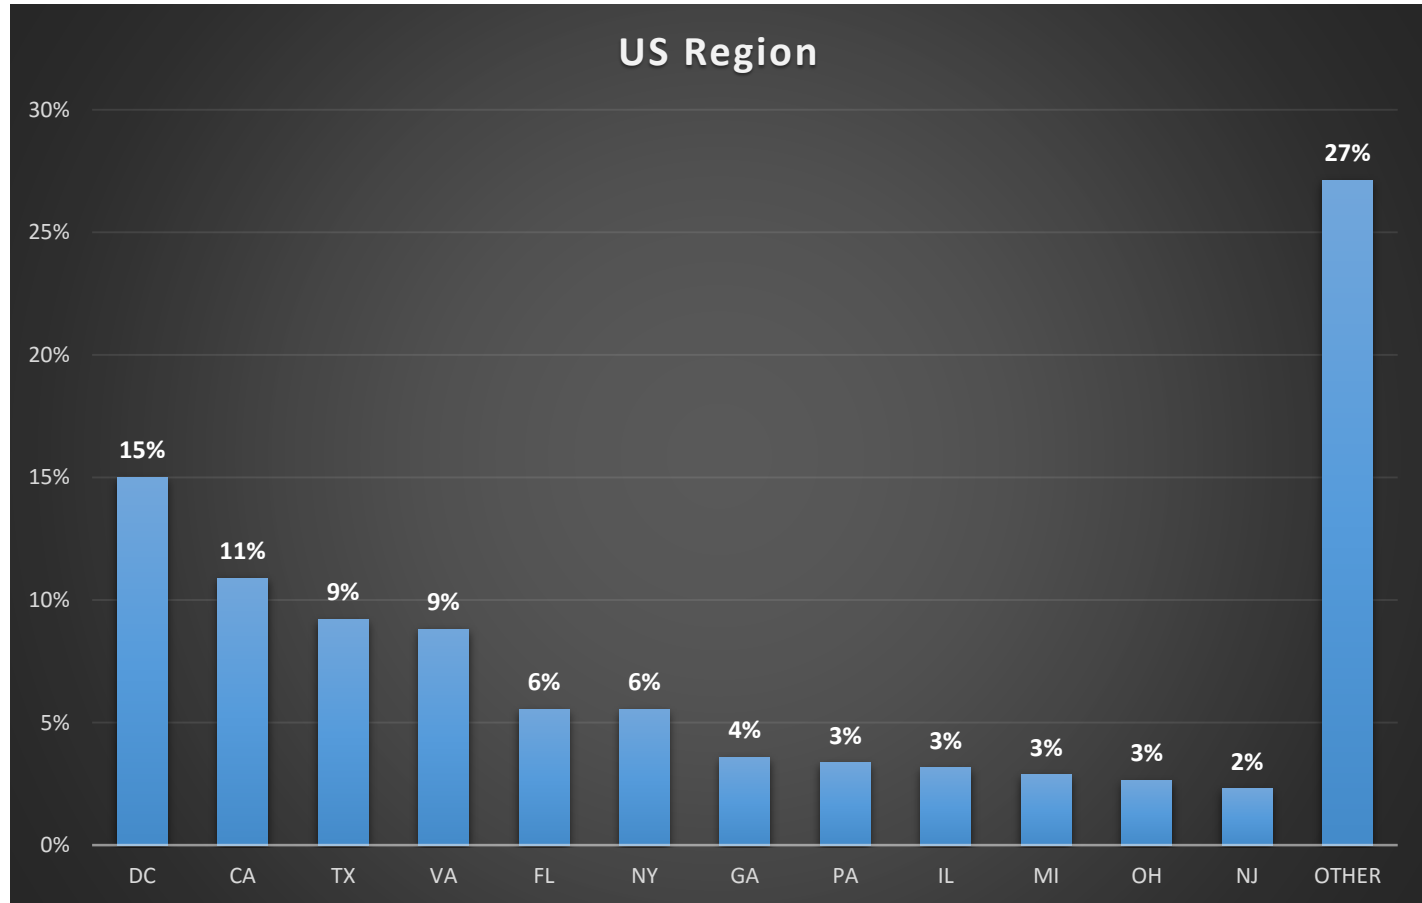

Data set

The data presented in this presentation have been pulled from StartApp database of over 600m users and a proprietary algorithm to identify app download and social data usage.

Using our App Presence capabilities – used to avoid showing users apps that they already have installed on their device – we can query the device and then slice the data with demographic information that we have.

Downloads by country

Pokémon Go

Downloads in official countries vs. others

Pokémon Go

Downloads by state

Pokémon Go

Downloads by gender

Pokémon Go