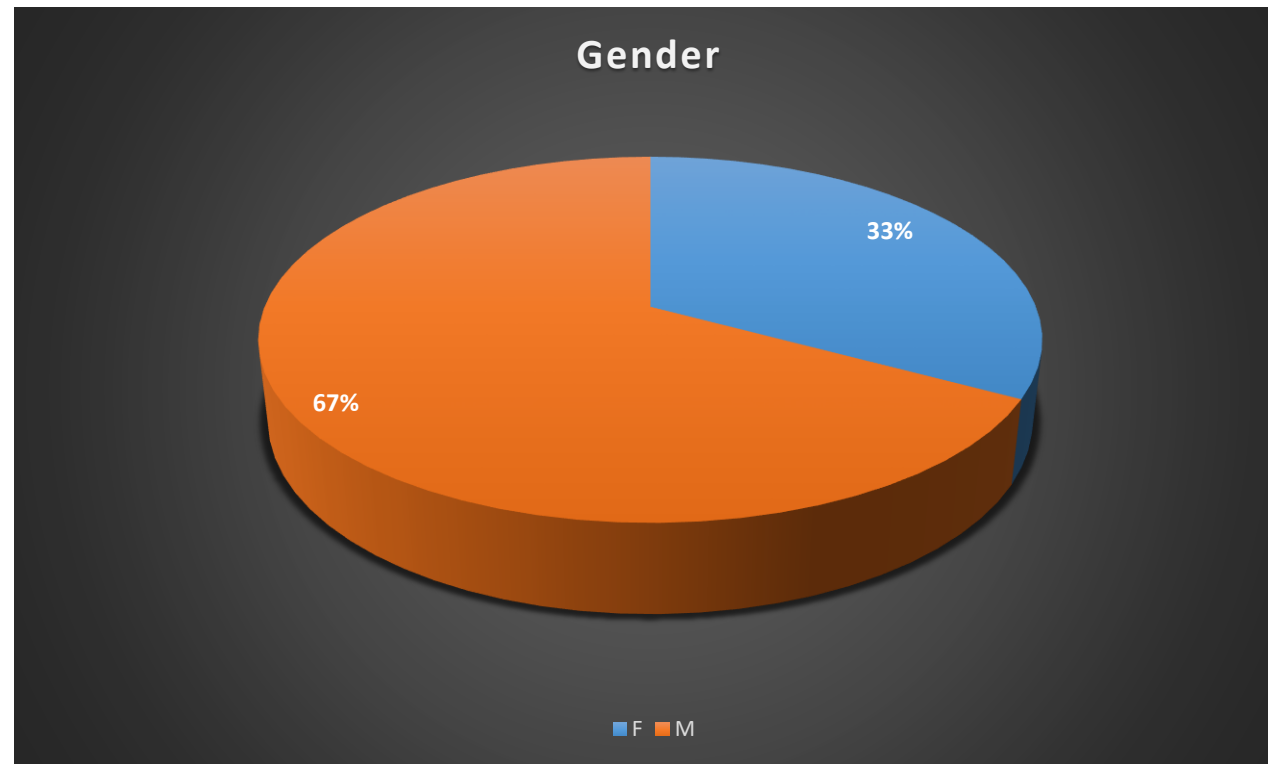

Data set

The data presented in this presentation have been pulled from StartApp database of over 600m users and a proprietary algorithm to identify app download and social data usage.

Using our App Presence capabilities – used to avoid showing users apps that they already have installed on their device – we can query the device and then slice the data with demographic information that we have.

Downloads by country

Pokémon Go

Downloads in official countries vs. others

Pokémon Go

Downloads by state

Pokémon Go

Downloads by gender

Pokémon Go