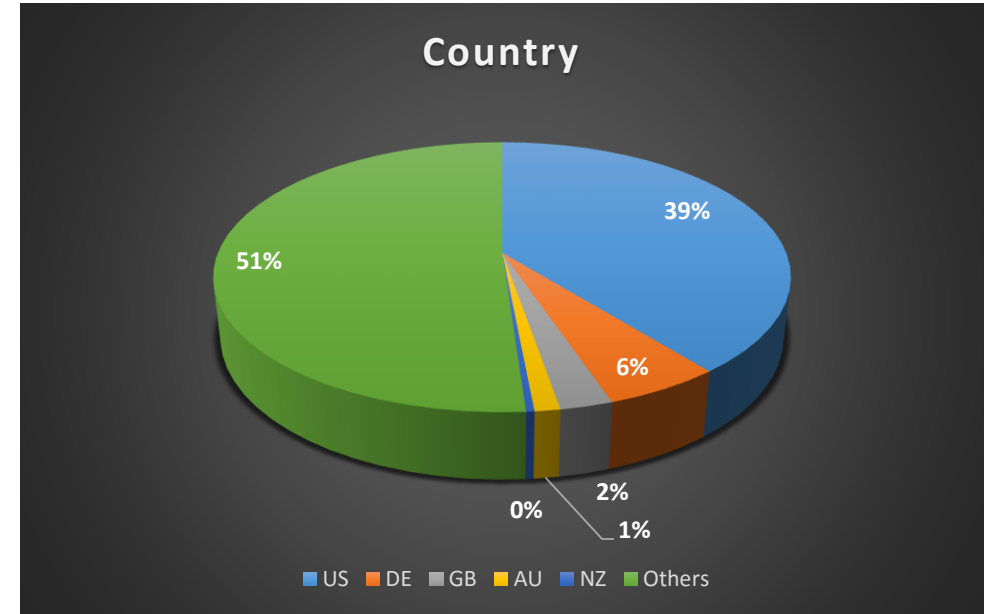

Data set

The data presented in this presentation have been pulled from StartApp database of over 600m users and a proprietary algorithm to identify app download and social data usage.

Using our App Presence capabilities – used to avoid showing users apps that they already have installed on their device – we can query the device and then slice the data with demographic information that we have.

Downloads by country

Pokémon Go

Downloads in official countries vs. others

Pokémon Go

Downloads by state

Pokémon Go

Downloads by gender

Pokémon Go